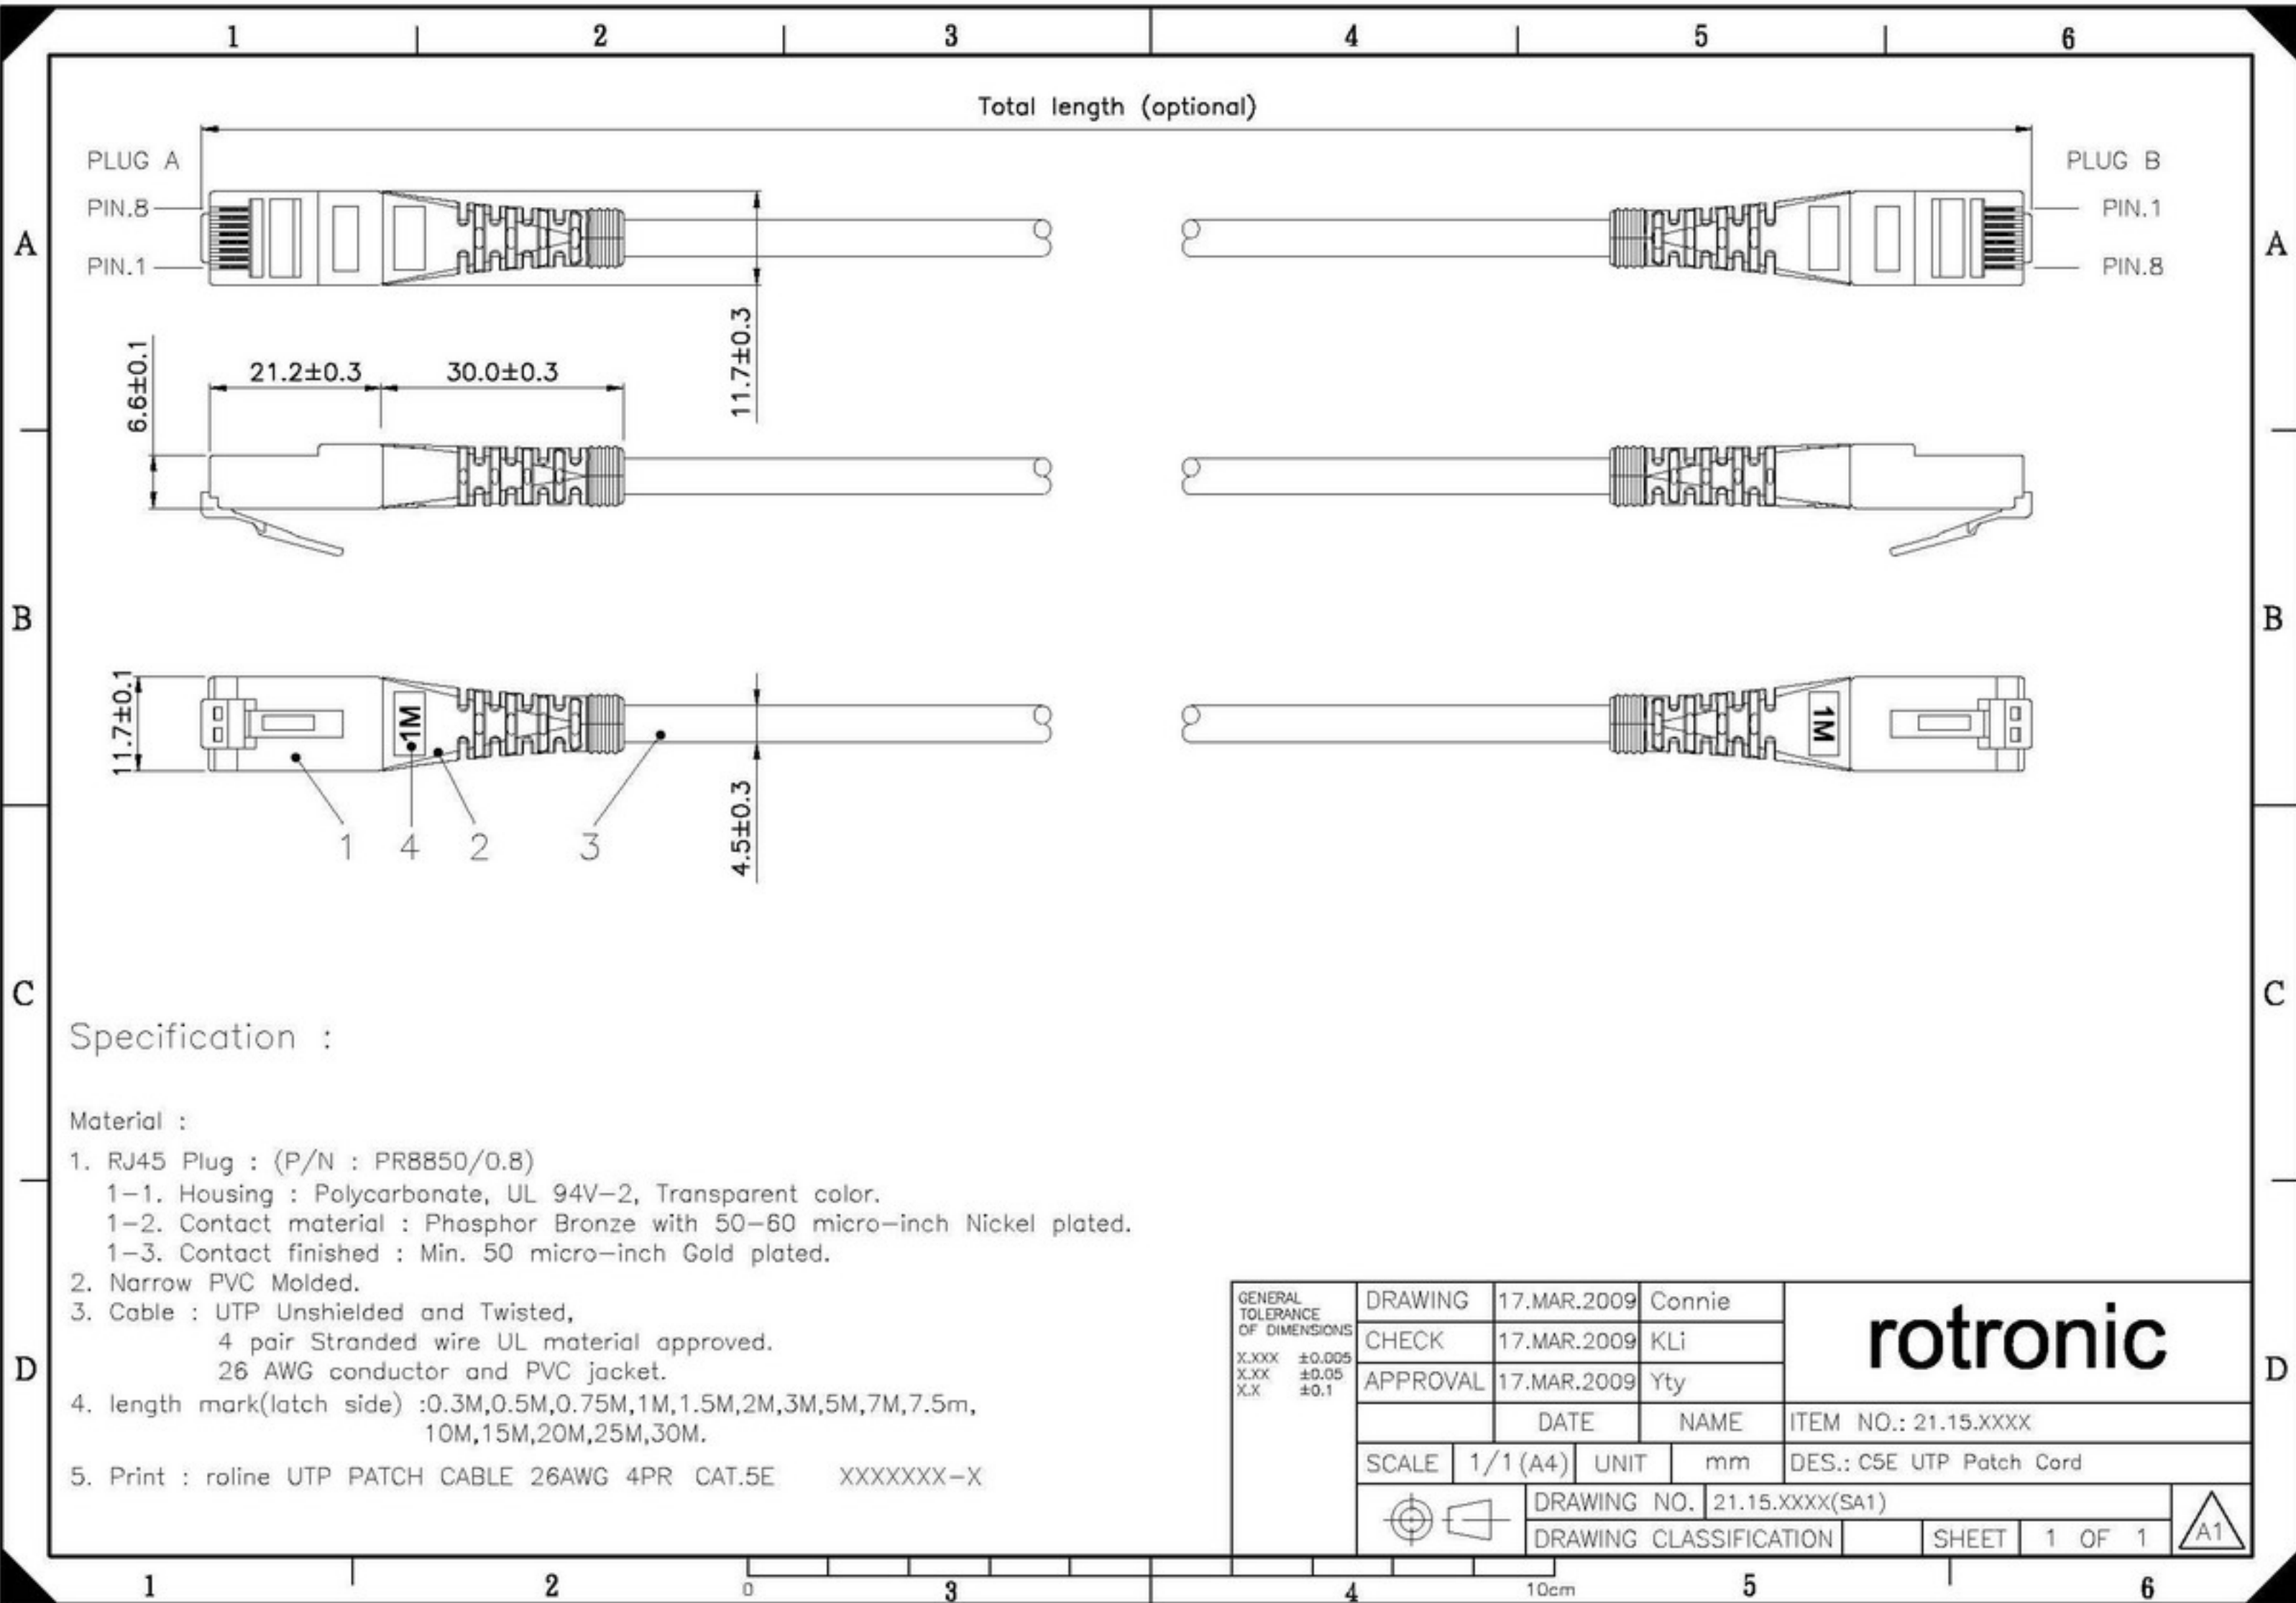

Datenblatt - Fiche technique - Data sheet

**21.15.0535**

ROLINE UTP-Patchkabel konf. Kat. 5e, schwarz, 1,0 m

Cordon ROLINE Cat.5e UTP confectionné, noir, 1,0 m

ROLINE UTP Patch Cord Cat.5e, black, 1.0 m

Specification :

Material :

1. RJ45 Plug : (P/N : PR8850/0.8)
  - 1-1. Housing : Polycarbonate, UL 94V-2, Transparent color.
  - 1-2. Contact material : Phosphor Bronze with 50-60 micro-inch Nickel plated.
  - 1-3. Contact finished : Min. 50 micro-inch Gold plated.
2. Narrow PVC Molded.
3. Cable : UTP Unshielded and Twisted,
  - 4 pair Stranded wire UL material approved.
  - 26 AWG conductor and PVC jacket.
4. length mark(latch side) :0.3M,0.5M,0.75M,1M,1.5M,2M,3M,5M,7M,7.5m, 10M,15M,20M,25M,30M.
5. Print : roline UTP PATCH CABLE 26AWG 4PR CAT.5E XXXXXX-X

GENERAL TOLERANCE OF DIMENSIONS X.XXX ±0.005 X.XX ±0.05 X.X ±0.1	DRAWING	17.MAR.2009	Connie	<b>rotronic</b>
	CHECK	17.MAR.2009	KLi	
	APPROVAL	17.MAR.2009	Yty	
		DATE	NAME	ITEM NO.: 21.15.XXXX
	SCALE 1/1 (A4)	UNIT mm	DES.: C5E UTP Patch Cord	
	DRAWING NO. 21.15.XXXX(SA1)		SHEET 1 OF 1	
	DRAWING CLASSIFICATION			